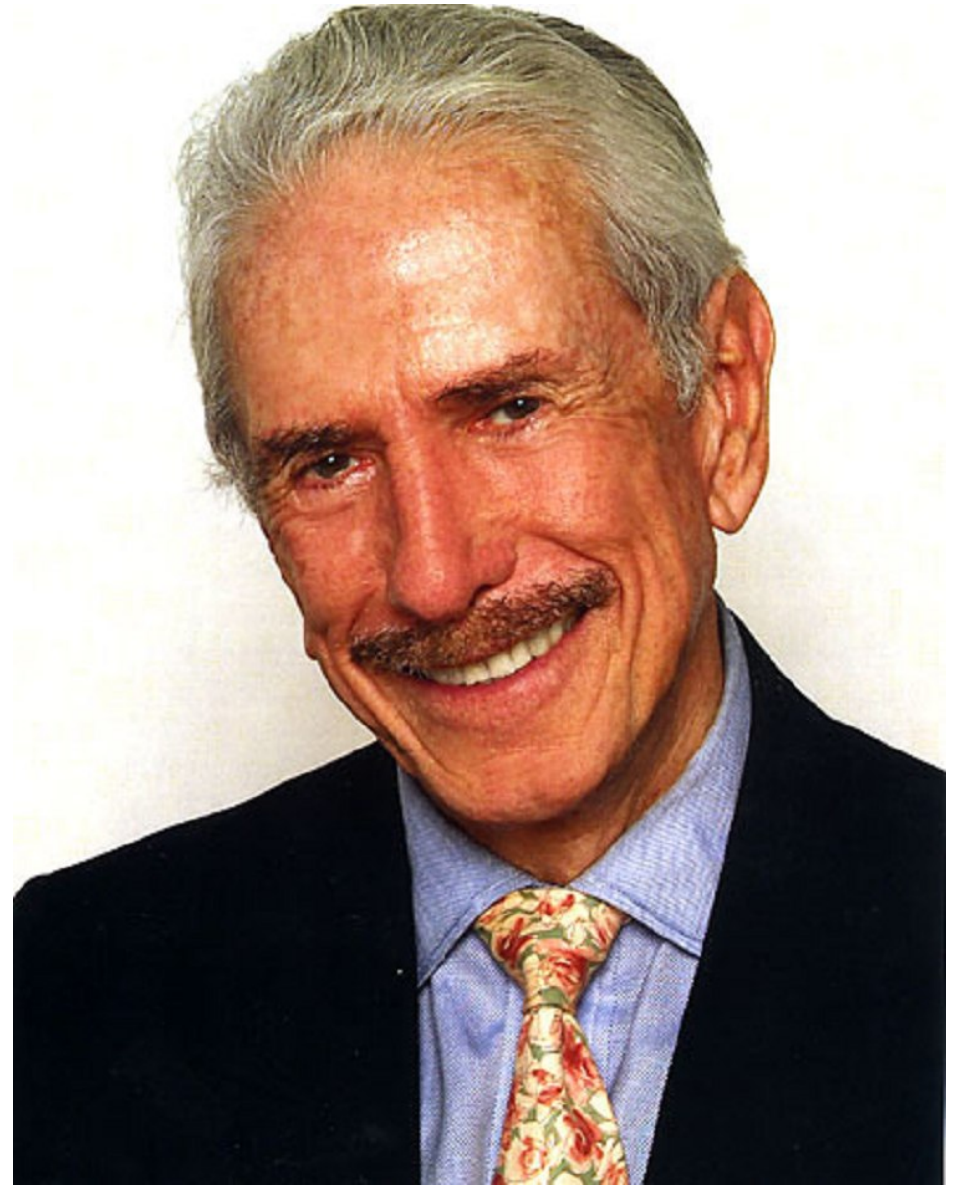

JORGE RIOS

HEIGHT 5'11" WAIST 34" COLLAR 16" SLEEVE 33" SUIT 40" SUIT LENGTH R SHOE 11 US HAIR GREY EYES HAZEL

JORGE RIOS

HEIGHT 5'11" WAIST 34" COLLAR 16" SLEEVE 33" SUIT 40" SUIT LENGTH R SHOE 11 US HAIR GREY EYES HAZEL