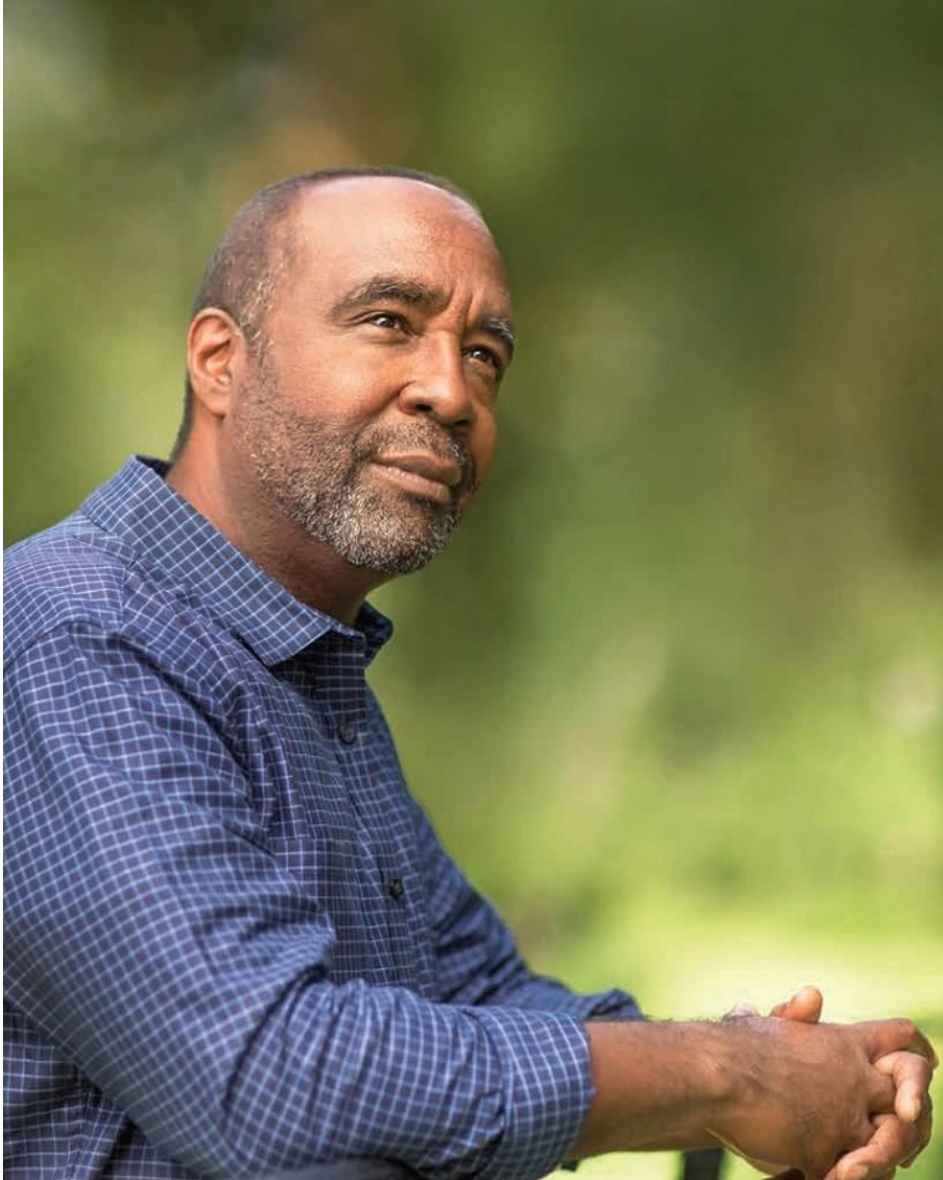

STEPHEN BURRELL

HEIGHT 5'10" WAIST 34" INSEAM 30" COLLAR 16" SLEEVE 32" SUIT 42" SUIT LENGTH R SHOE 10 US HAIR BLACK EYES BROWN

STEPHEN BURRELL

HEIGHT 5'10" WAIST 34" INSEAM 30" COLLAR 16" SLEEVE 32" SUIT 42" SUIT LENGTH R SHOE 10 US HAIR BLACK EYES BROWN

## STEPHEN BURRELL

HEIGHT 5'10" WAIST 34" INSEAM 30" COLLAR 16" SLEEVE 32" SUIT 42" SUIT LENGTH R SHOE 10 US HAIR BLACK EYES BROWN