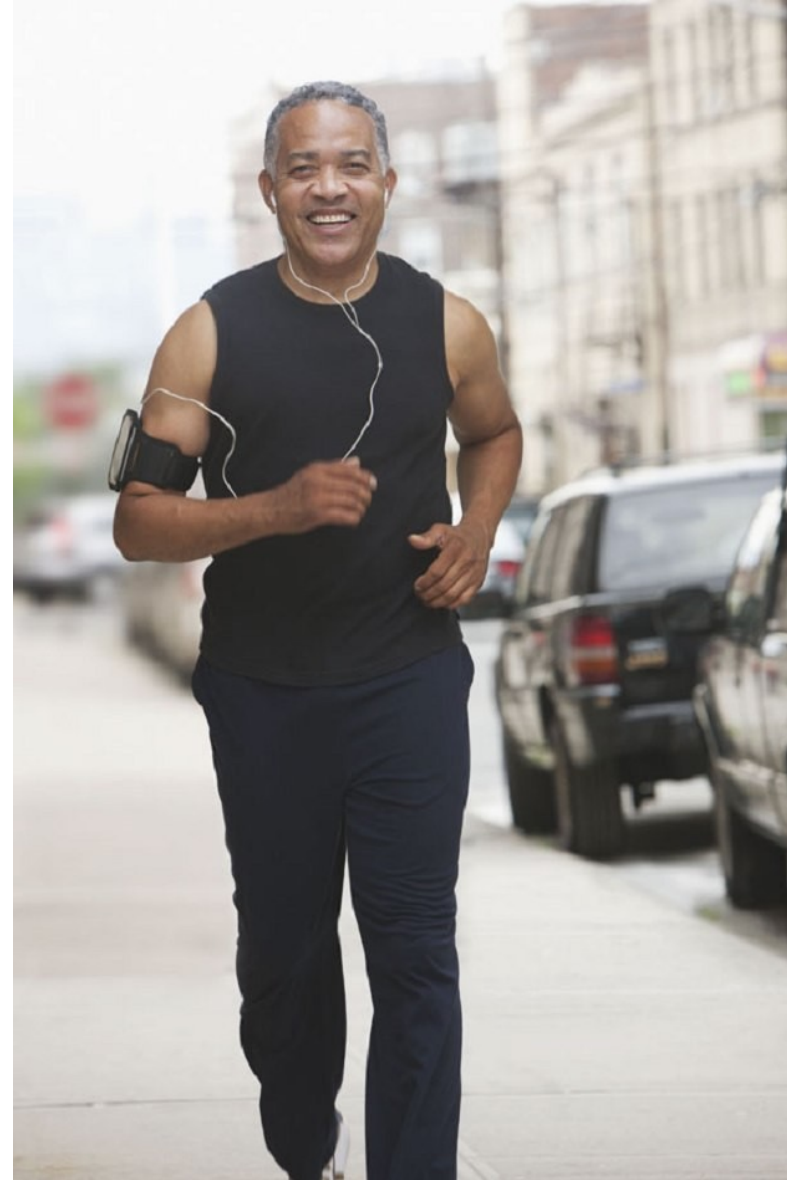

DAWAYNE BRASHEAR

HEIGHT 6'2" WAIST 34" INSEAM 34" COLLAR 16" SLEEVE 36" SUIT 42" SUIT LENGTH L SHOE 12 US HAIR SALT AND PEPPER EYES BROWN

DAWAYNE BRASHEAR

HEIGHT 6'2" WAIST 34" INSEAM 34" COLLAR 16" SLEEVE 36" SUIT 42" SUIT LENGTH L SHOE 12 US HAIR SALT AND PEPPER EYES BROWN

DAWAYNE BRASHEAR

HEIGHT 6'2" WAIST 34" INSEAM 34" COLLAR 16" SLEEVE 36" SUIT 42" SUIT LENGTH L SHOE 12 US HAIR SALT AND PEPPER EYES BROWN

as seen in  Weddingstyle.com

DAWAYNE BRASHEAR

HEIGHT 6'2" WAIST 34" INSEAM 34" COLLAR 16" SLEEVE 36" SUIT 42" SUIT LENGTH L SHOE 12 US HAIR SALT AND PEPPER EYES BROWN

DAWAYNE BRASHEAR

HEIGHT 6'2" WAIST 34" INSEAM 34" COLLAR 16" SLEEVE 36" SUIT 42" SUIT LENGTH L SHOE 12 US HAIR SALT AND PEPPER EYES BROWN