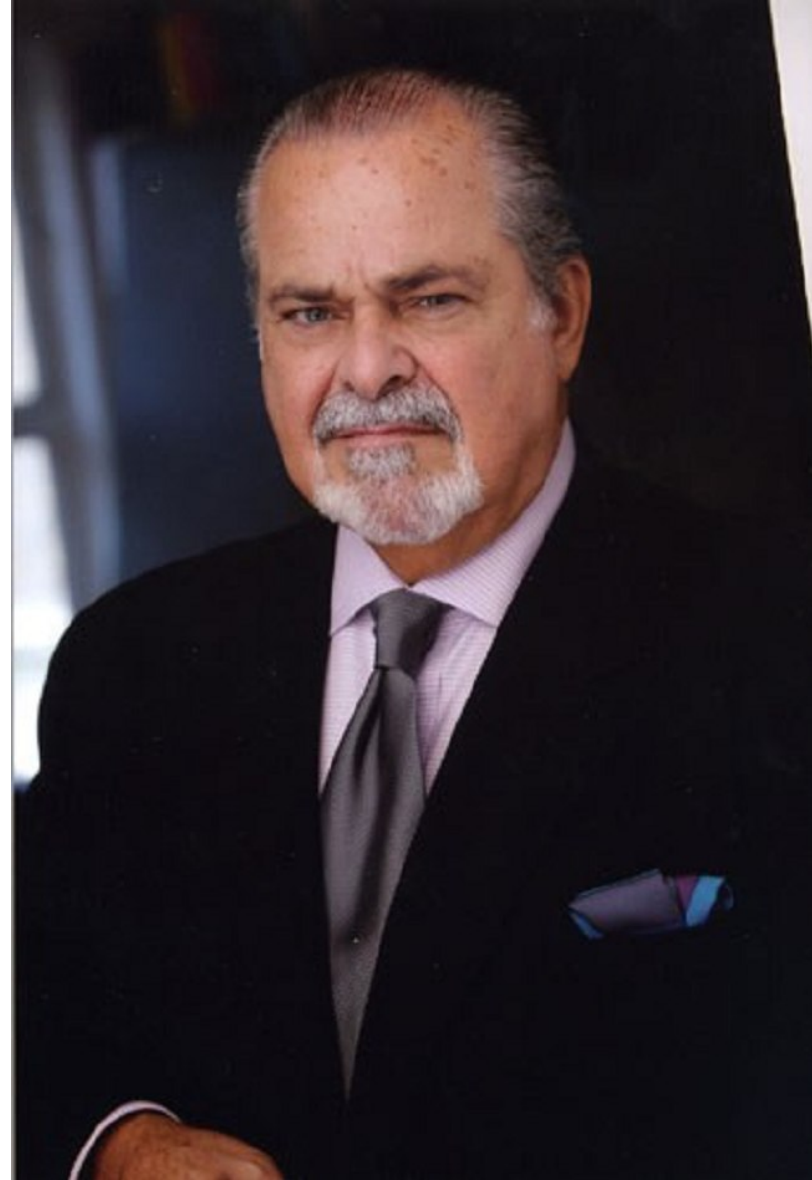

ROBERT HABER

HEIGHT 5'9" WAIST 44" INSEAM 32" COLLAR 17.5" SLEEVE 34" SUIT 48" SUIT LENGTH R SHOE 10.5 US HAIR BROWN EYES HAZEL

ROBERT HABER

HEIGHT 5'9" WAIST 44" INSEAM 32" COLLAR 17.5" SLEEVE 34" SUIT 48" SUIT LENGTH R SHOE 10.5 US HAIR BROWN EYES HAZEL