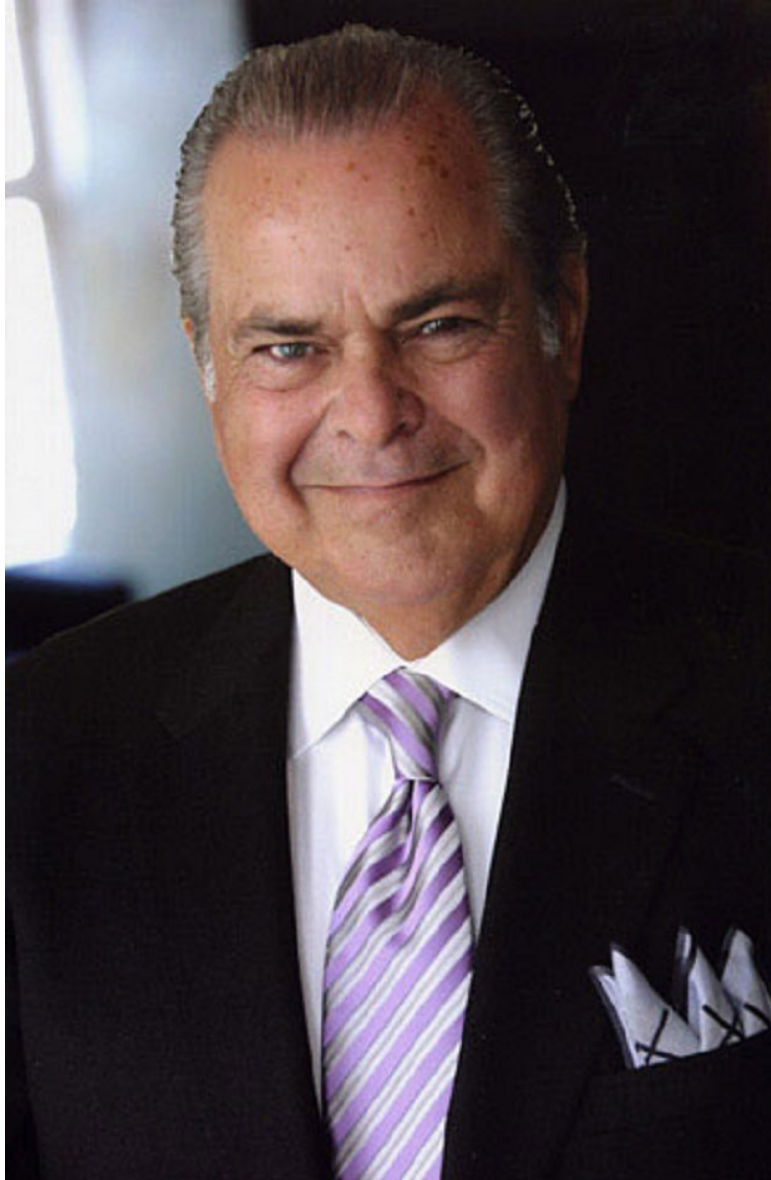

ROBERT HABER

HEIGHT 5'9" WAIST 44" INSEAM 32" COLLAR 17.5" SLEEVE 34" SUIT 48" SUIT LENGTH R SHOE 10.5 US HAIR BROWN EYES HAZEL

ROBERT HABER

HEIGHT 5'9" WAIST 44" INSEAM 32" COLLAR 17.5" SLEEVE 34" SUIT 48" SUIT LENGTH R SHOE 10.5 US HAIR BROWN EYES HAZEL