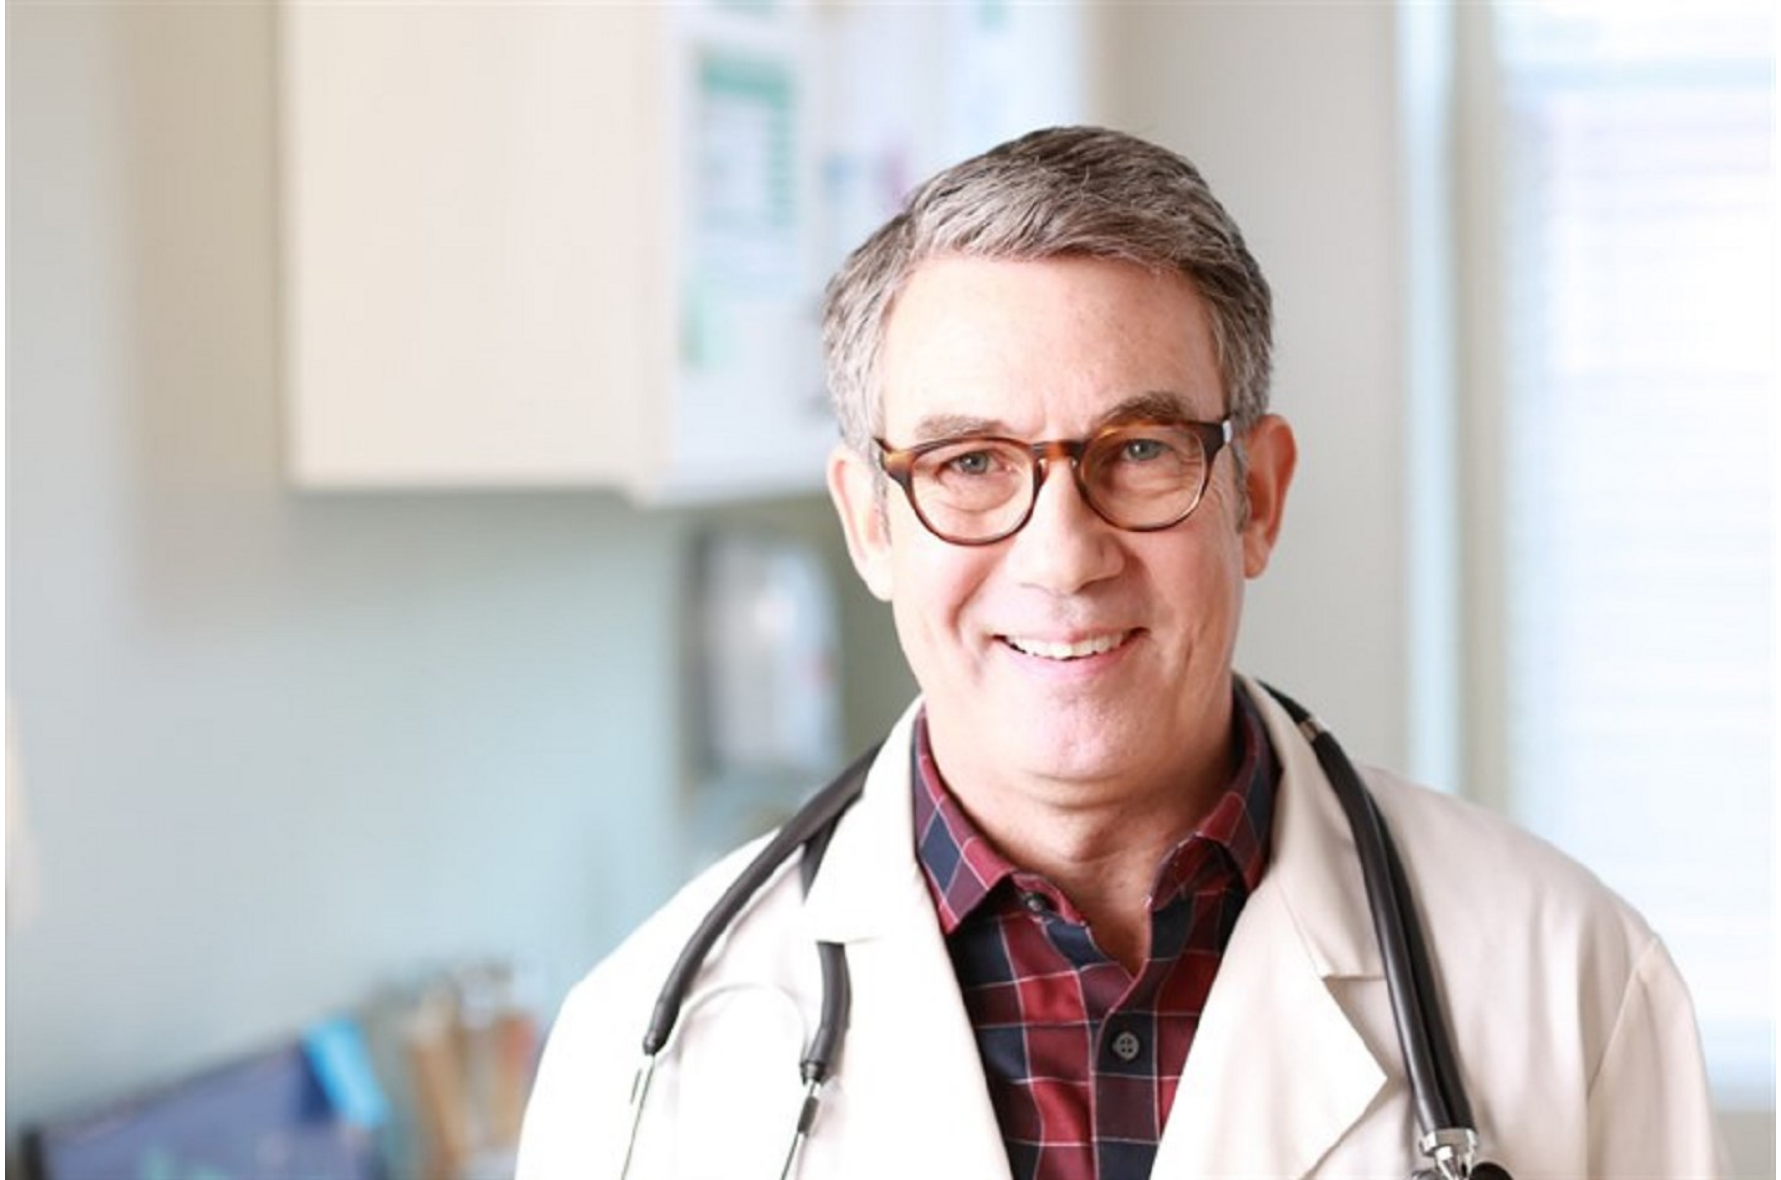

KYLE MERKER

HEIGHT 5'8" WAIST 32" INSEAM 29" COLLAR 15.5" SLEEVE 32" SUIT 39" SUIT LENGTH S SHOE 8.5 US HAIR SALT AND PEPPER EYES BLUE

KYLE MERKER

HEIGHT 5'8" WAIST 32" INSEAM 29" COLLAR 15.5" SLEEVE 32" SUIT 39" SUIT LENGTH S SHOE 8.5 US HAIR SALT AND PEPPER EYES BLUE