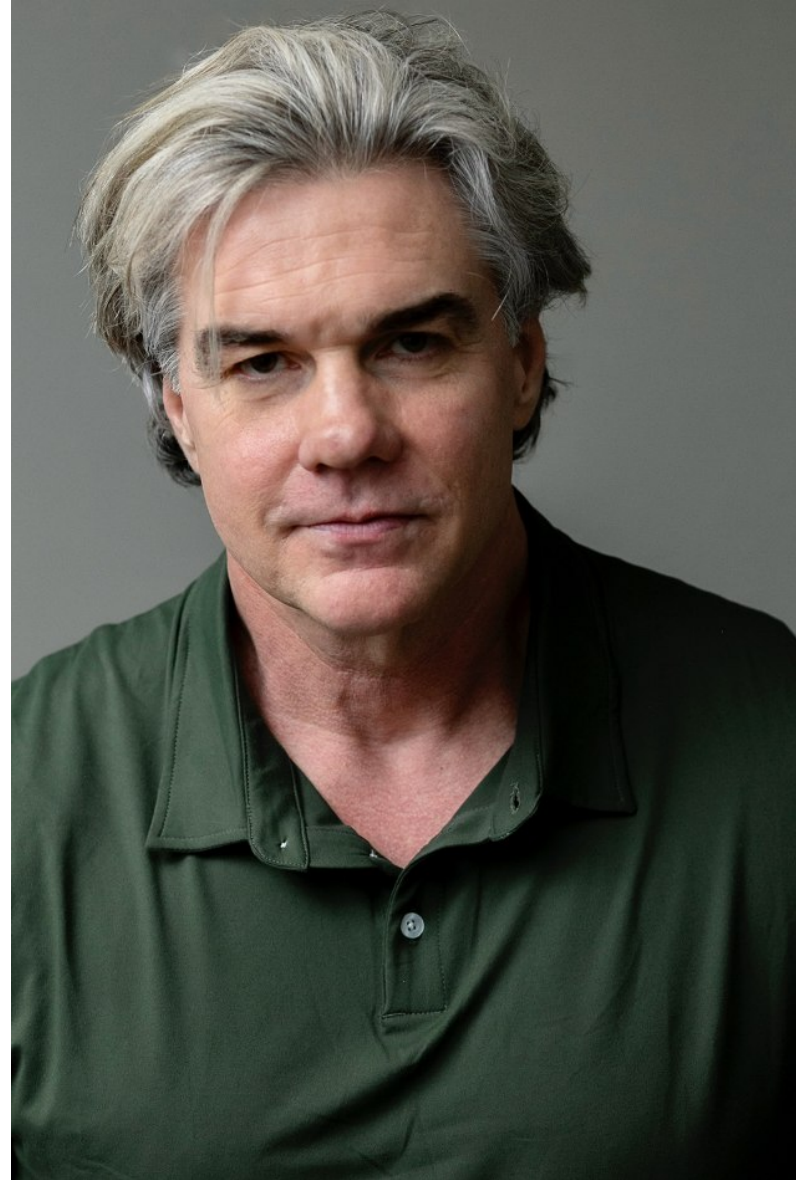

DAVID NASH

HEIGHT 6'4" CHEST 48" WAIST 38" INSEAM 34" COLLAR 17.5" SLEEVE 36" SUIT 48" SUIT LENGTH XL SHOE 13 US HAIR SALT AND PEPPER EYES BROWN

DAVID NASH

HEIGHT 6'4" CHEST 48" WAIST 38" INSEAM 34" COLLAR 17.5" SLEEVE 36" SUIT 48" SUIT LENGTH XL SHOE 13 US HAIR SALT AND PEPPER EYES BROWN