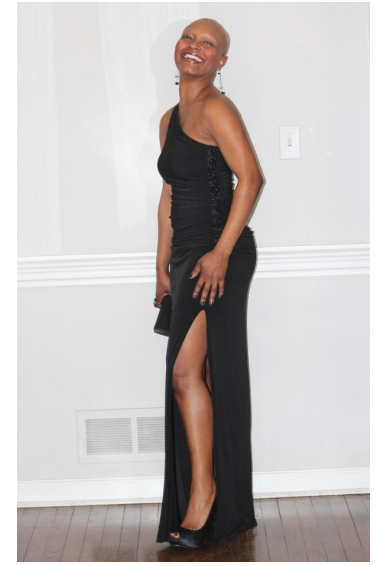

ALSHANTE SQUIRE

Citizen Talent

HEIGHT 5'2" BUST 34" D WAIST 28" HIPS 39" DRESS 4 US SHOE 7.5 US (KIDS)
HAIR BALD EYES BROWN

(917) 704-6263
staff@citizentalent.com